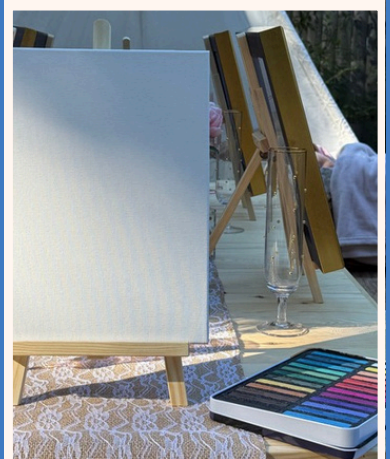

MAINELY EXPERIENCES

THE ART IN THE PARK

Art in the Park is a beautifully curated outdoor experience that blends creativity, relaxation, and coastal charm. Designed for inspiration and connection, this experience invites guests to slow down, gather in nature, and create something memorable together.

Guests are welcomed into a stylish boho-inspired outdoor lounge, thoughtfully arranged with soft pillows, cozy seating, and natural décor that creates a relaxed and inviting atmosphere. Surrounded by scenic coastal beauty or a picturesque park setting, participants can enjoy a creative session guided by their imagination.

Each guest receives an easel, canvas, and a selection of watercolor or pastel art supplies, allowing them to paint, sketch, or simply explore their creativity at their own pace. No artistic experience is necessary—this experience is designed to be fun, calming, and accessible for everyone.

During the experience, guests enjoy sparkling water and a sweet Maine-themed treat, adding a thoughtful local touch while they relax and create.

Whether celebrating a special occasion, hosting a social gathering, or enjoying a unique afternoon with friends, Art in the Park offers a memorable way to connect, create, and enjoy Maine's natural beauty.

Guests leave with their finished artwork as a keepsake of their time together.

[Reserve Your Private Experience](#)

[Explore the Collection](#)