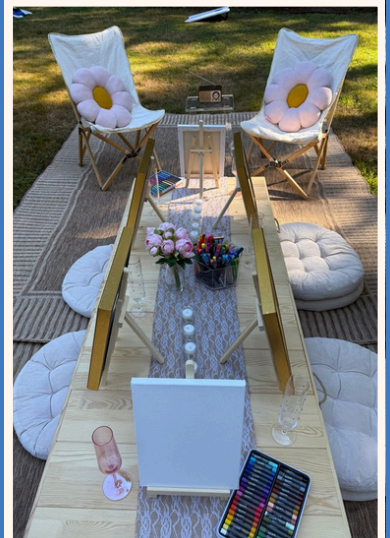

MAINELY EXPERIENCES

THE ART IN THE PARK

Art in the Park is a beautifully curated outdoor experience that blends creativity, relaxation, and coastal charm. Designed for inspiration and connection, this experience invites guests to slow down, gather in nature, and create something memorable together.

Guests are welcomed into a stylish boho-inspired outdoor lounge, thoughtfully arranged with soft pillows, cozy seating, and natural décor that creates a relaxed and inviting atmosphere. Surrounded by scenic coastal beauty or a picturesque park setting, participants can enjoy a creative session guided by their imagination.

Each guest receives an easel, canvas, and a selection of watercolor or pastel art supplies, allowing them to paint, sketch, or simply explore their creativity at their own pace. No artistic experience is necessary—this experience is designed to be fun, calming, and accessible for everyone.

During the experience, guests enjoy sparkling water and a sweet Maine-themed treat, adding a thoughtful local touch while they relax and create.

Whether celebrating a special occasion, hosting a social gathering, or enjoying a unique afternoon with friends, Art in the Park offers a memorable way to connect, create, and enjoy Maine's natural beauty.

Guests leave with their finished artwork as a keepsake of their time together.

[Reserve Your Private Experience](#)

[Explore the Collection](#)